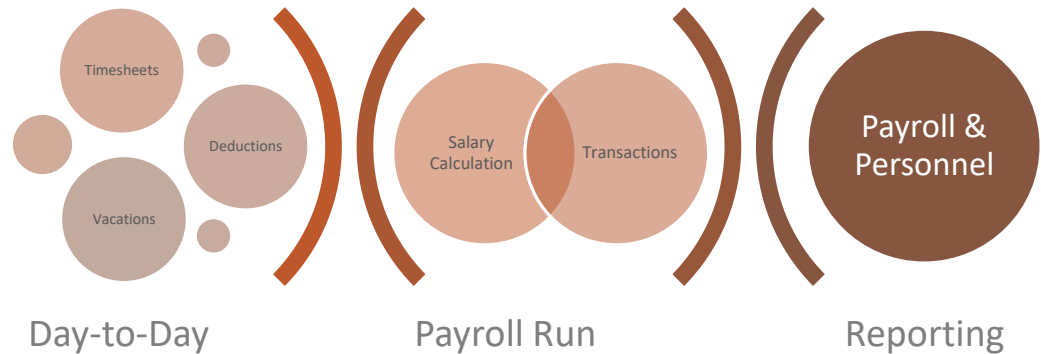

MULTI LEVELS

REGIONAL

COMPREHENSIVE

PRODUCTS SERVICES

SALARIO

Payroll & Personnel

- MULTI LEVELS – COUNTRY, COMPANY, CURRENCY
- COMPLICATED PAYROLL AND PERSONNEL OPERATIONS
- DAY TO DAY TRANSACTIONS MANAGEMENT
- COMPENSATION AND BENEFITS MANAGEMENT

TALENTO

Human Capital

- HUMAN CAPITAL MANAGEMENT
- COMPETENCY BASED
- DEVELOPMENT PLANS
- ORGANIZATION STRUCTURE
- TALENT MANAGEMENT

SELFY

People Self Services

- INQUIRIES
- TRANSACTIONS
- COMMUNICATION CHANNELS
- WORKFLOWS

SELFYAPP

Mobile Self Services

- **MOBILE ONLINE REQUESTS**
- **MOBILE ONLINE APPROVALS**
- **SALARY SLIPS**
- **VOTING**

TAMPO

Time & Attendance

- TIME AND ATTENDANCE SYSTEM
- MULTI-SHIFTS, PARAMETERIZED
- WORKFLOWS FOR APPROVAL
- INTEGRATED WITH ALL TA MACHINES