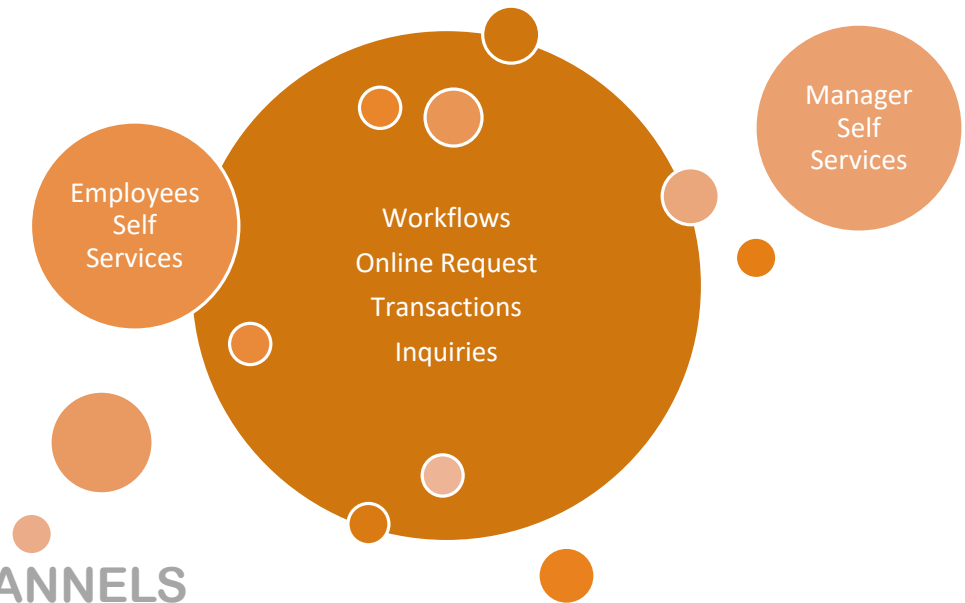

TALENTO

Human Capital

- HUMAN CAPITAL MANAGEMENT
- COMPETENCY BASED
- DEVELOPMENT PLANS
- ORGANIZATION STRUCTURE
- TALENT MANAGEMENT

SELFY

People Self Services

- INQUIRIES
- TRANSACTIONS
- COMMUNICATION CHANNELS
- WORKFLOWS

SELFYAPP

Mobile Self Services

- **MOBILE ONLINE REQUESTS**
- **MOBILE ONLINE APPROVALS**
- **SALARY SLIPS**
- **VOTING**

TAMPO

Time & Attendance

- TIME AND ATTENDANCE SYSTEM
- MULTI-SHIFTS, PARAMETERIZED
- WORKFLOWS FOR APPROVAL
- INTEGRATED WITH ALL TA MACHINES

PROCESO

Evaluation 360

- 360° FEEDBACK EVALUATION
- SMART AND USER DEFINED TEMPLATES LIBRARIES
- MULTI-RATER ENVIRONMENT (ABOVE/BELOW/PEER/CUSTOMER/SELF)
- COMPREHENSIVE ANALYTICAL REPORTS

- DECISION SUPPORT SYSTEM
- CONSOLIDATION AND ANALYSIS
- FINANCIAL AND COUNT ANALYSIS